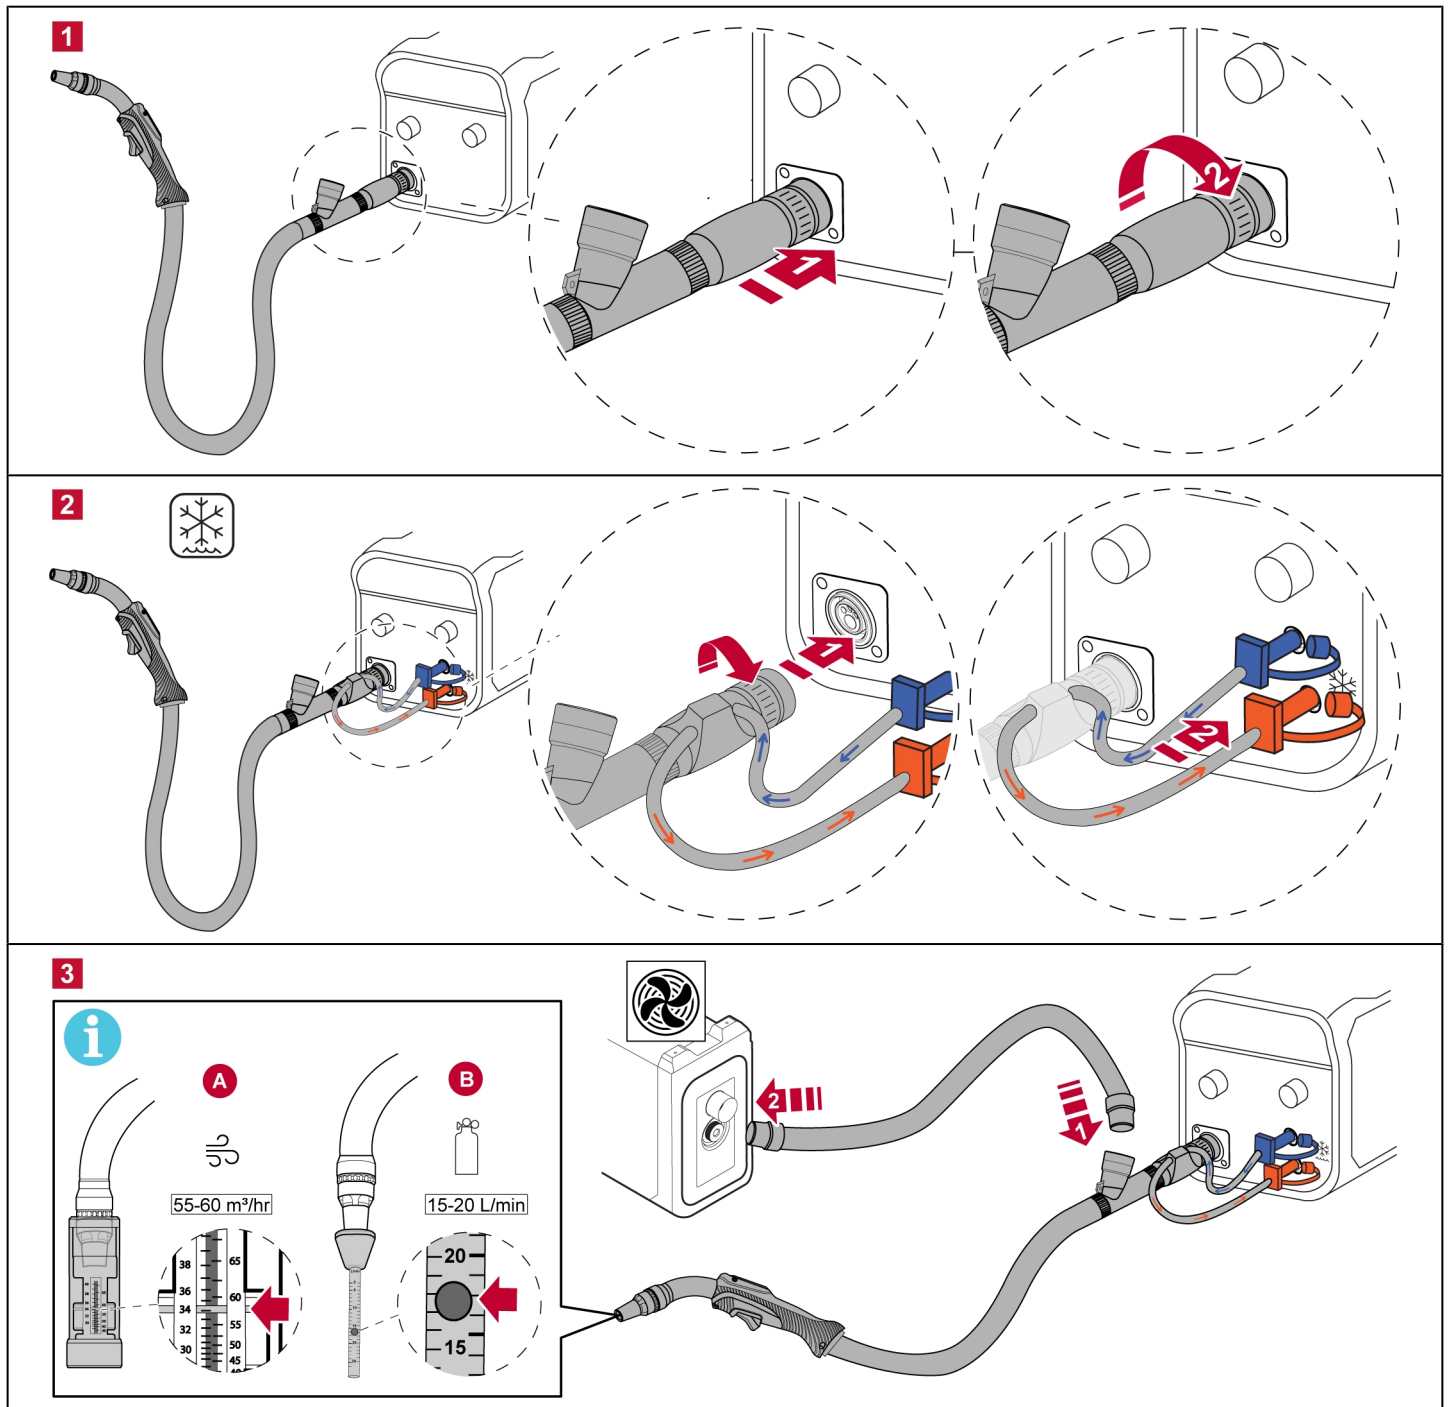

Fume Extraction welding torches

Quick Start Guide

0448 488 001 GB 20240717

WE CARE ABOUT THE ENVIRONMENT

FIND YOUR MANUAL ONLINE
manuals.esab.com

For contact information visit esab.com

ESAB AB, Lindholmsallén 9, Box 8004, 402 77 Gothenburg, Sweden, Phone +46 (0) 31 50 90 00