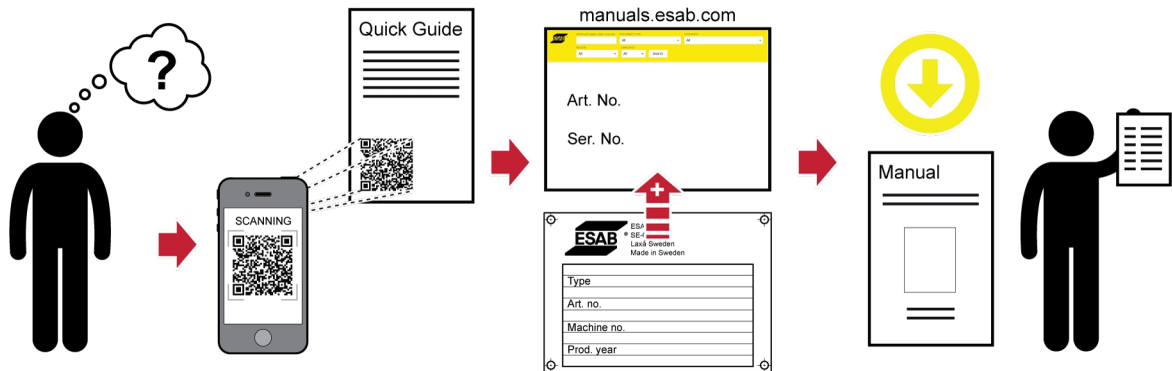

Fume Extraction welding torches

Quick Start Guide

0448 488 001 GB 20240717

WE CARE ABOUT THE ENVIRONMENT

FIND YOUR MANUAL ONLINE
manuals.esab.com

For contact information visit esab.com

ESAB AB, Lindholmsallén 9, Box 8004, 402 77 Gothenburg, Sweden, Phone +46 (0) 31 50 90 00