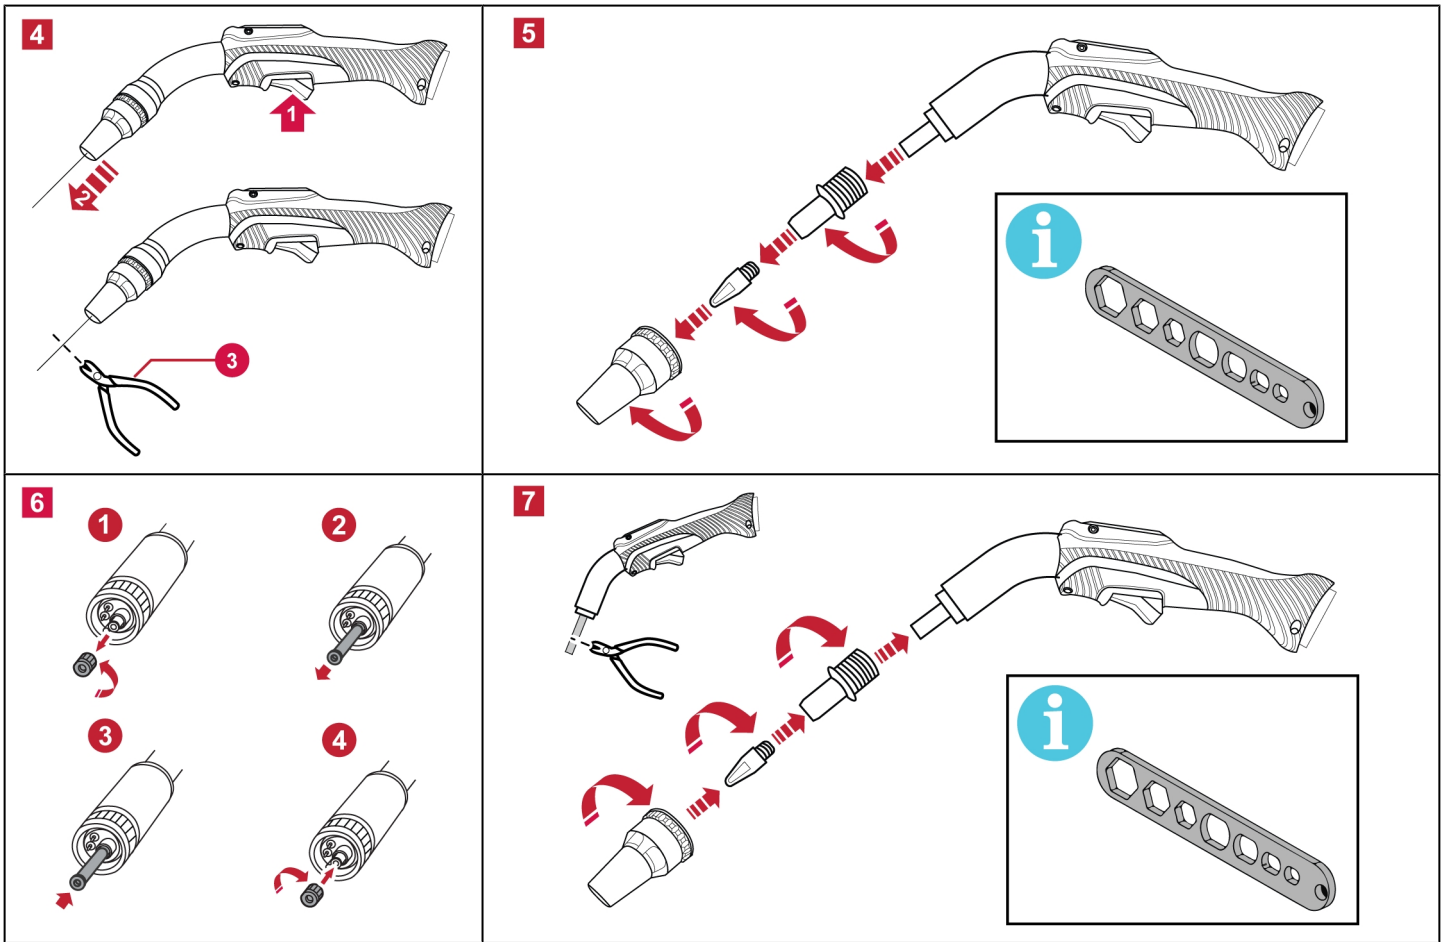

Fume Extraction welding torches

Quick Start Guide

0448 488 001 GB 20240717

WE CARE ABOUT THE ENVIRONMENT

FIND YOUR MANUAL ONLINE
manuals.esab.com

For contact information visit esab.com

ESAB AB, Lindholmsallén 9, Box 8004, 402 77 Gothenburg, Sweden, Phone +46 (0) 31 50 90 00